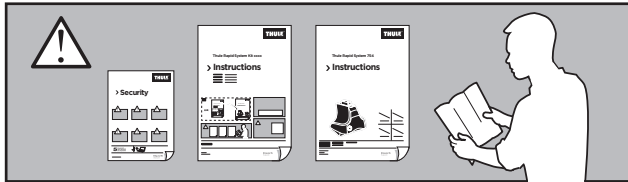

Thule Rapid System Kit 1443

> Instructions

LAND ROVER Freelander 2, 5-dr SUV, 07-14

LAND ROVER LR2, 5-dr SUV, *07-14

*North America

ISO 11154-E

x1

225 x4