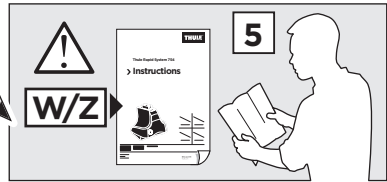

3

	W (mm)	Z (mm)	W (inch)	Z (inch)
LAND ROVER Freelander 2, 5-dr SUV, 07-14	310	700	12 1/4	27 1/2
LAND ROVER LR2, 5-dr SUV, *07-14	310	700	12 1/4	27 1/2