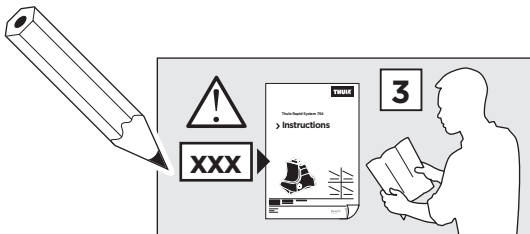

2

LAND ROVER Freelander 2, 5-dr SUV, 07-14

LAND ROVER LR2, 5-dr SUV, *07-14