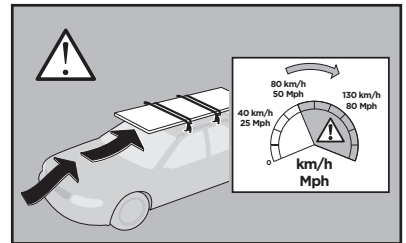

Thule Rapid System Kit 1443

> Instructions

LAND ROVER Freelander 2, 5-dr SUV, 07-14

LAND ROVER LR2, 5-dr SUV, *07-14

*North America

ISO 11154-E