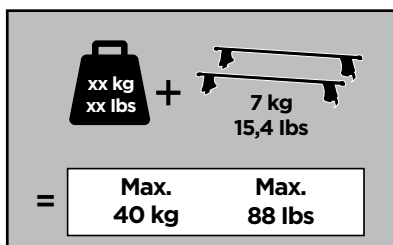

Thule Rapid System Kit 1788

> Instructions

JEEP Renegade, 5-dr SUV, 15-

ISO 11154-E

141788
C.20151010
519-1788-01

Bring your life
thule.com

455 x4

1344 x4

x1

x1

1

	X (scale)	X (mm)	X (inch)
JEEP Renegade, 5-dr SUV, 15-	44	1091	43

	Y (scale)	Y (mm)	Y (inch)
JEEP Renegade, 5-dr SUV, 15-	44	1091	43

2

JEEP Renegade, 5-dr SUV, 15-

3

	W (mm)	Z (mm)	W (inch)	Z (inch)
JEEP Renegade, 5-dr SUV, 15-	300	750	11 3/4	29 1/2