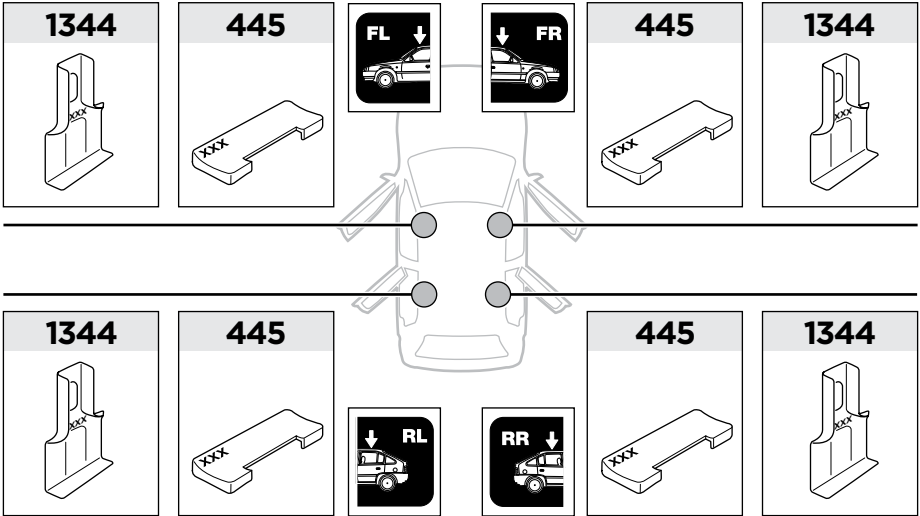

Thule Rapid System Kit 1788

> Instructions

JEEP Renegade, 5-dr SUV, 15-

ISO 11154-E

141788
C.20151010
519-1788-01

Bring your life
thule.com

455 x4

1344 x4

x1

x1

1

	X (scale)	X (mm)	X (inch)
JEEP Renegade, 5-dr SUV, 15-	44	1091	43

	Y (scale)	Y (mm)	Y (inch)
JEEP Renegade, 5-dr SUV, 15-	44	1091	43

2

JEEP Renegade, 5-dr SUV, 15-

3

	W (mm)	Z (mm)	W (inch)	Z (inch)
JEEP Renegade, 5-dr SUV, 15-	300	750	11 3/4	29 1/2