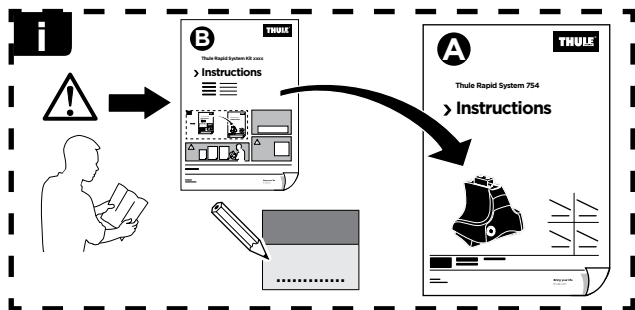

Thule Rapid System Kit 1788

> Instructions

JEEP Renegade, 5-dr SUV, 15-

ISO 11154-E

141788
C.20151010
519-1788-01

Bring your life
thule.com

455 x4

1344 x4

x1

x1

1

	X (scale)	X (mm)	X (inch)
JEEP Renegade, 5-dr SUV, 15-	44	1091	43

	Y (scale)	Y (mm)	Y (inch)
JEEP Renegade, 5-dr SUV, 15-	44	1091	43

2

JEEP Renegade, 5-dr SUV, 15-

3

	W (mm)	Z (mm)	W (inch)	Z (inch)
JEEP Renegade, 5-dr SUV, 15-	300	750	11 3/4	29 1/2