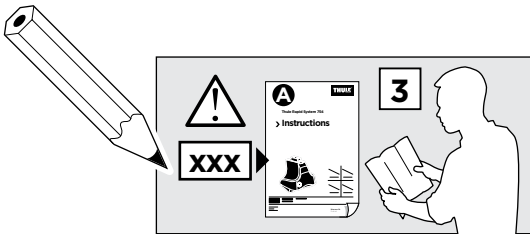

x1

x1

1

	X (scale)	X (mm)	X (inch)
JEEP Renegade, 5-dr SUV, 15-	44	1091	43

	Y (scale)	Y (mm)	Y (inch)
JEEP Renegade, 5-dr SUV, 15-	44	1091	43

2

JEEP Renegade, 5-dr SUV, 15-

3

	W (mm)	Z (mm)	W (inch)	Z (inch)
JEEP Renegade, 5-dr SUV, 15-	300	750	11 3/4	29 1/2