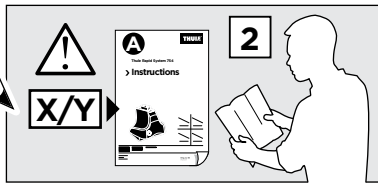

Thule Rapid System Kit 1788

> Instructions

JEEP Renegade, 5-dr SUV, 15-

ISO 11154-E

141788
C.20151010
519-1788-01

Bring your life
thule.com

455 x4

1344 x4

x1

x1

1

	X (scale)	X (mm)	X (inch)
JEEP Renegade, 5-dr SUV, 15-	44	1091	43

	Y (scale)	Y (mm)	Y (inch)
JEEP Renegade, 5-dr SUV, 15-	44	1091	43

2

JEEP Renegade, 5-dr SUV, 15-

3

	W (mm)	Z (mm)	W (inch)	Z (inch)
JEEP Renegade, 5-dr SUV, 15-	300	750	11 3/4	29 1/2