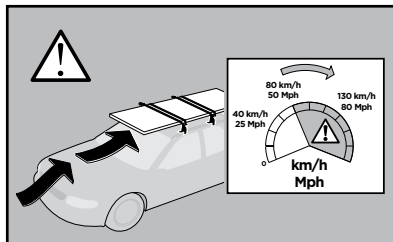

Thule Rapid System Kit 1788

> Instructions

JEEP Renegade, 5-dr SUV, 15-

ISO 11154-E

141788
C.20151010
519-1788-01

Bring your life
thule.com

455 x4

1344 x4

x1

x1

1

	X (scale)	X (mm)	X (inch)
JEEP Renegade, 5-dr SUV, 15-	44	1091	43

	Y (scale)	Y (mm)	Y (inch)
JEEP Renegade, 5-dr SUV, 15-	44	1091	43

2

JEEP Renegade, 5-dr SUV, 15-

3

	W (mm)	Z (mm)	W (inch)	Z (inch)
JEEP Renegade, 5-dr SUV, 15-	300	750	11 3/4	29 1/2