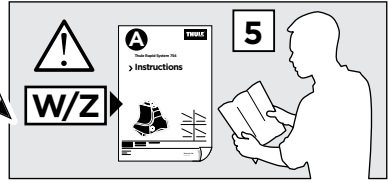

x1

x1

1

	X (scale)	X (mm)	X (inch)
JEEP Renegade, 5-dr SUV, 15-	44	1091	43

	Y (scale)	Y (mm)	Y (inch)
JEEP Renegade, 5-dr SUV, 15-	44	1091	43

2

JEEP Renegade, 5-dr SUV, 15-

3

	W (mm)	Z (mm)	W (inch)	Z (inch)
JEEP Renegade, 5-dr SUV, 15-	300	750	11 3/4	29 1/2