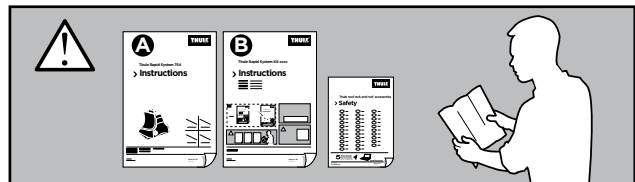

Thule Rapid System Kit 1788

> Instructions

JEEP Renegade, 5-dr SUV, 15-

ISO 11154-E

141788
C.20151010
519-1788-01

Bring your life
thule.com

455 x4

1344 x4

x1

x1

1

	X (scale)	X (mm)	X (inch)
JEEP Renegade, 5-dr SUV, 15-	44	1091	43

	Y (scale)	Y (mm)	Y (inch)
JEEP Renegade, 5-dr SUV, 15-	44	1091	43

2

JEEP Renegade, 5-dr SUV, 15-

3