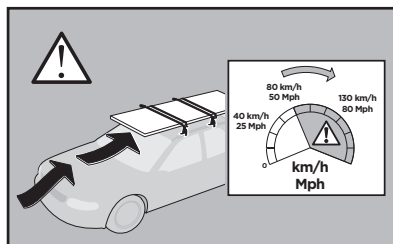

\* without sunroof

ISO 11154-E

141184  
C.20150920  
519-1184-02

Bring your life  
thule.com

346 x 4

22 x 4

x1

x1