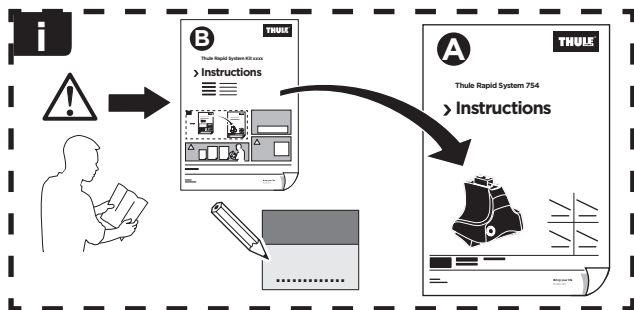

\* without sunroof

ISO 11154-E

141184  
C.20150920  
519-1184-02

Bring your life  
thule.com

346 x 4

22 x 4

x1

x1