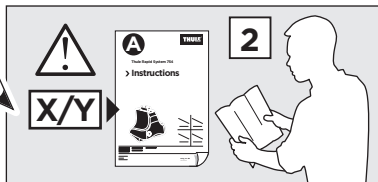

346 x 4

22 x 4

x1

x1

1

	X (scale)	X (mm)	X (inch)
CITROËN Berlingo, 3/4-dr Van, 97-02, 03-08	23,5	886	34 ⁷/₈
CITROËN Xsara Picasso, 5-dr MPV, 00-03, 04-12	21	861	33 ⁷/₈
PEUGEOT Partner, 3/4-dr Van, 97-02, 03-08	23,5	886	34 ⁷/₈
PEUGEOT Ranch, 3/4-dr Van, 97-02, 03-08	23,5	886	34 ⁷/₈

	Y (scale)	Y (mm)	Y (inch)
CITROËN Berlingo, 3/4-dr Van, 97-02, 03-08	24	891	35 ¹/₈
CITROËN Xsara Picasso, 5-dr MPV, 00-03, 04-12	20	851	33 ¹/₂
PEUGEOT Partner, 3/4-dr Van, 97-02, 03-08	24	891	35 ¹/₈
PEUGEOT Ranch, 3/4-dr Van, 97-02, 03-08	24	891	35 ¹/₈